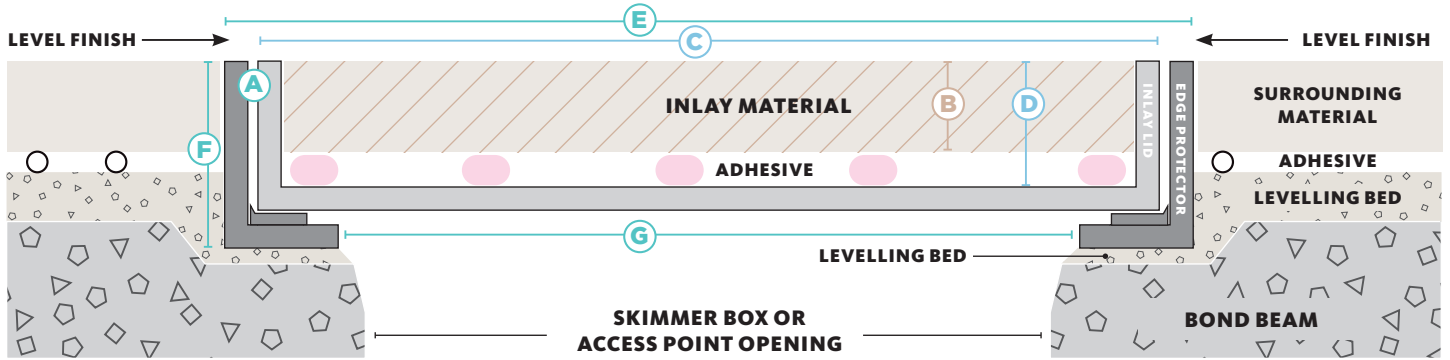

## ACCESS COVERS

### CROSS SECTION VIEW OF COMPLETED ACCESS COVER INSTALL

HIDE KIT	MATERIAL THICKNESS	INLAY LID		EDGE PROTECTOR FRAME		
		PRODUCT ORDER CODE	mm	SIZE	INTERNAL DEPTH	SIZE

#### 156mm Access Cover Kit

A	B	C	D	E	F	G
HAC156-10	8-12	150 sq.	12	156 sq.	23	120 sq.
HAC156-20	15-22		23		33	
HAC156-30	25-32		33		43	
HAC156-40	35-42		43		53	
HAC156-50	45-52		53		63	
HAC156-60	55-62		63		73	

#### 306mm Skimmer and Access Cover Kit

HSL306-10	8-12	300 sq.	12	306 sq.	23	252 sq.
HSL306-20	15-22		23		33	
HSL306-30	25-32		33		43	
HSL306-40	35-42		43		53	
HSL306-50	45-52		53		63	
HSL306-60	55-62		63		73	